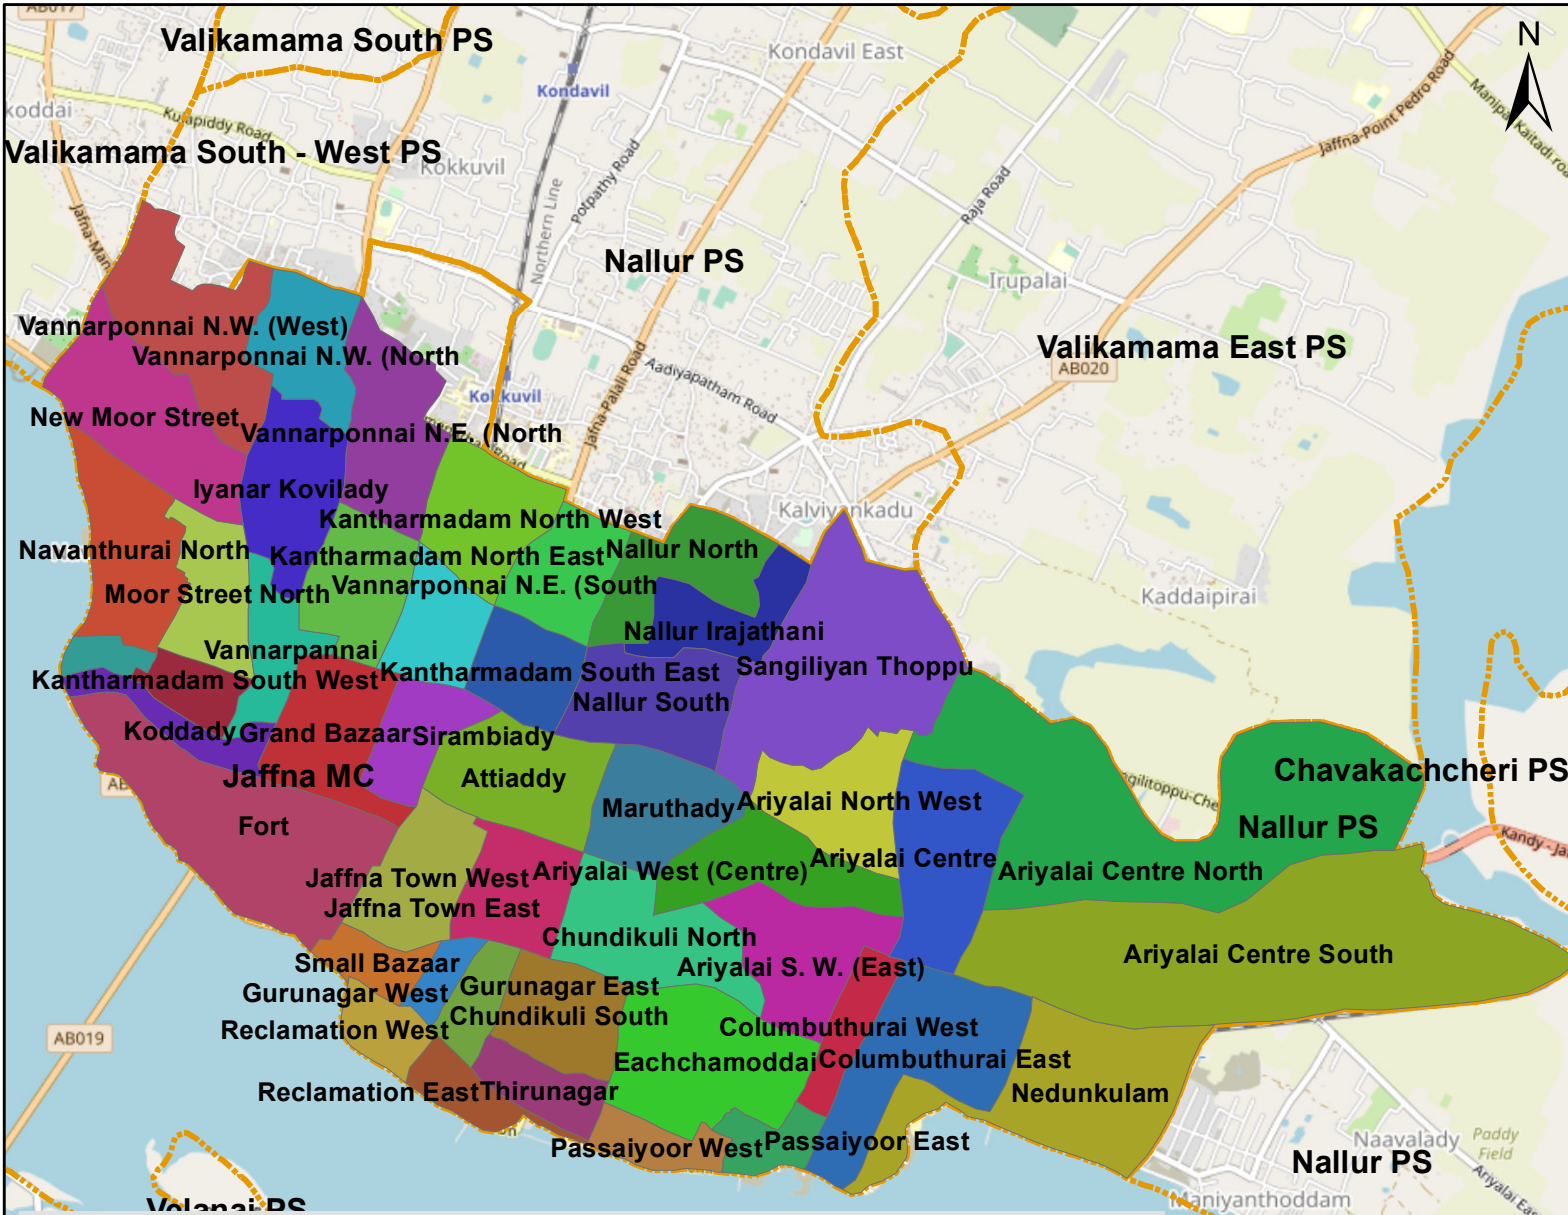

# Jaffna MC with GN names

## Legend

	Ariyalai Centre		Gurunagar West		Navanthurai South
	Ariyalai Centre North		Iyanar Kovilady		Nedunkulam
	Ariyalai Centre South		Jaffna Town East		New Moor Street
	Ariyalai North West		Jaffna Town West		Passaiyoor East
	Ariyalai S. W. (East)		Kantharmadam North East		Passaiyoor West
	Ariyalai West (Centre)		Kantharmadam North West		Reclamation East
	Attaddy		Kantharmadam South East		Reclamation West
	Chundikuli North		Kantharmadam South West		Sangiliyan Thoppu
	Chundikuli South		Koddady		Small Bazaar
	Columbuthurai East		Maruthady		Thirunagar
	Columbuthurai West		Moor Street North		Vannarpannai
	Eachchamodдай		Moor Street South		Vannarponnai N.E. (North)
	Fort		Nallur Irajathani		Vannarponnai N.E. (South)
	Grand Bazaar		Nallur North		Vannarponnai N.W. (North)
	Gurunagar East		Nallur South		Vannarponnai N.W. (West)
			Navanthurai North		Local Authority Boundary