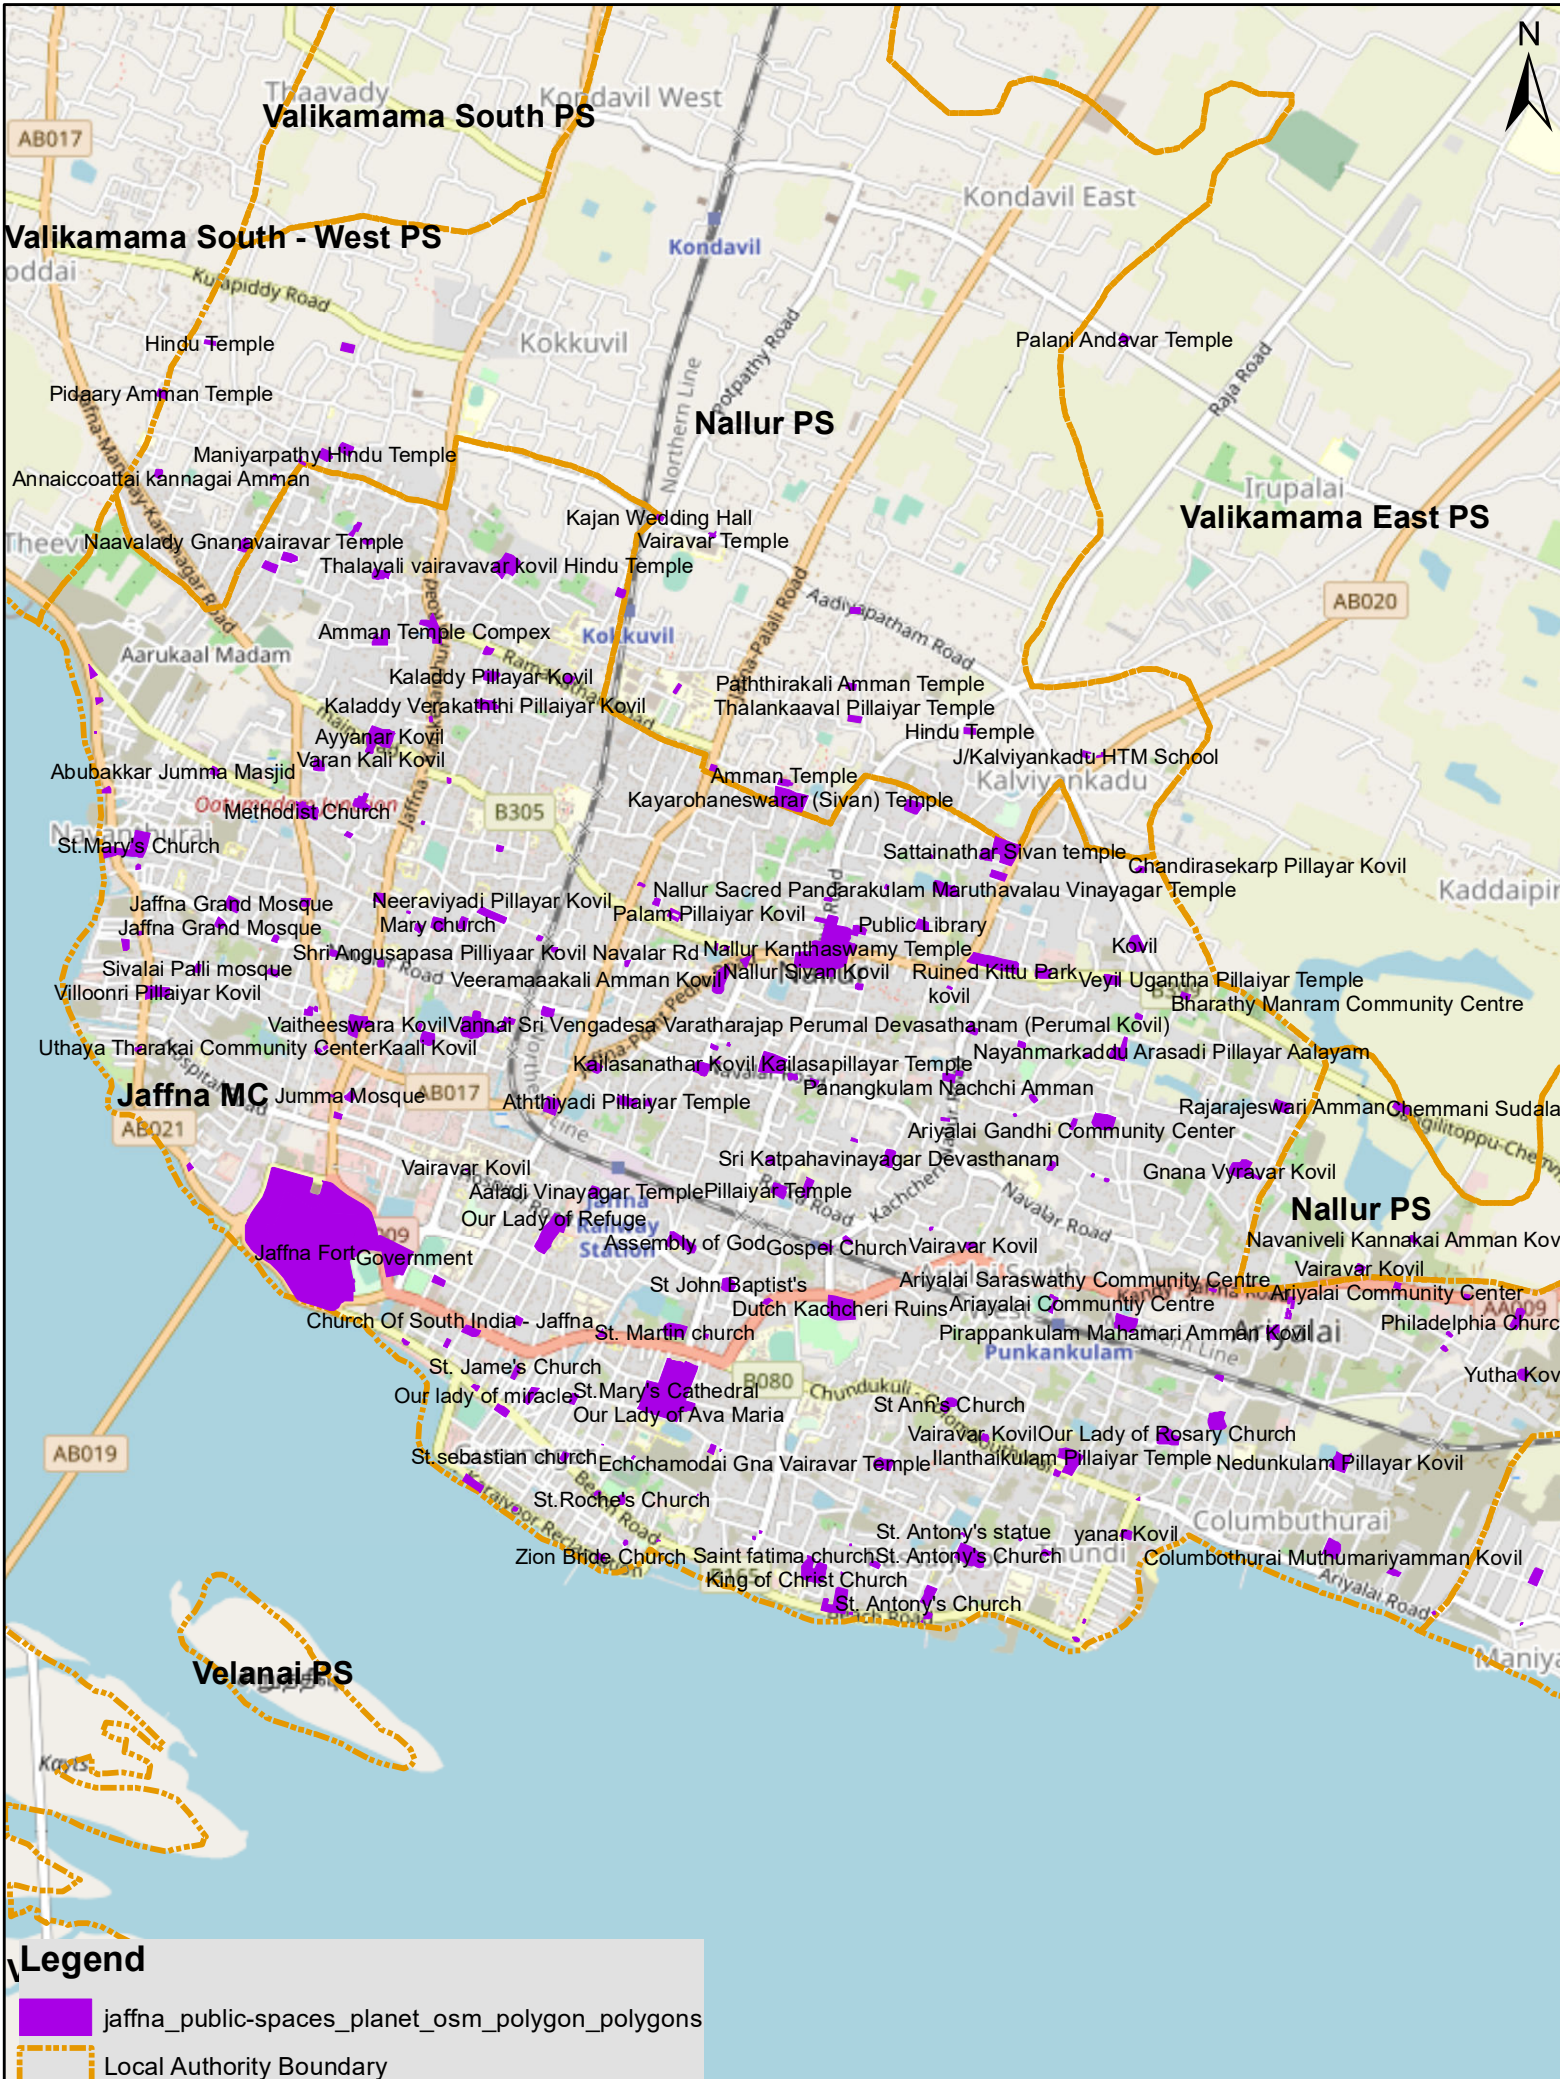

# Public Spaces in Jaffna Municipal Council:

**Legend**

- jaffna\_public-spaces\_planet\_osm\_polygon\_polygons
- Local Authority Boundary