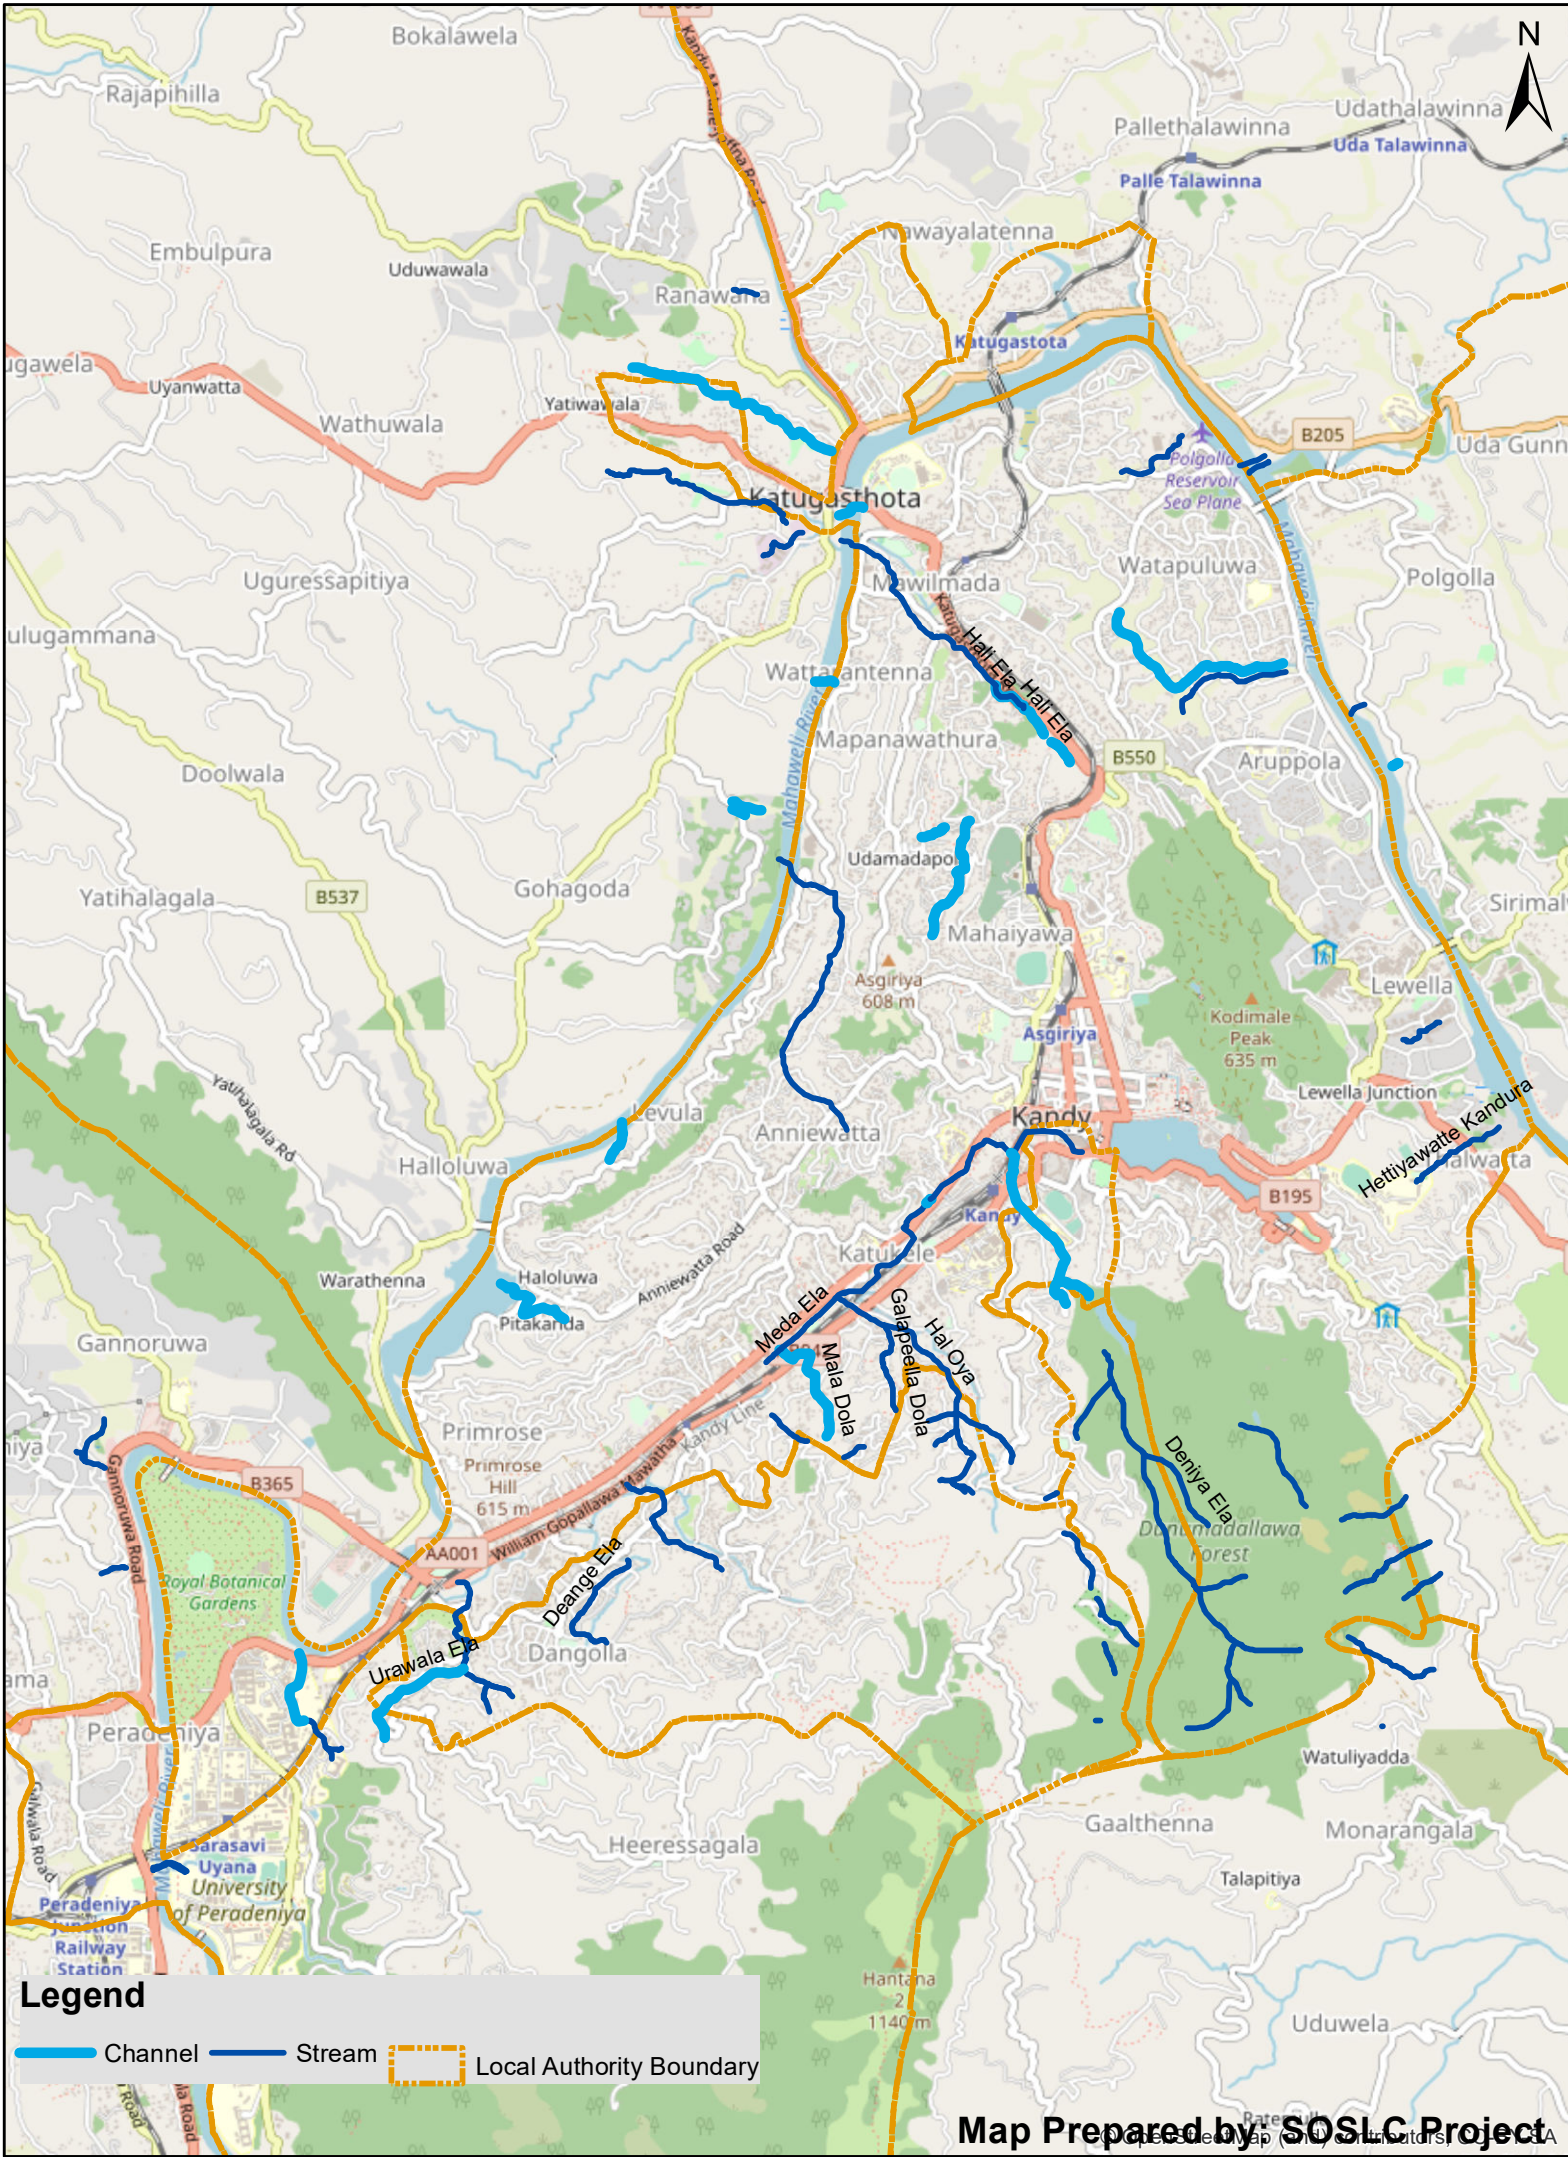

# Water Ways in Kandy MC

## Legend

- Channel
- Stream
- Local Authority Boundary